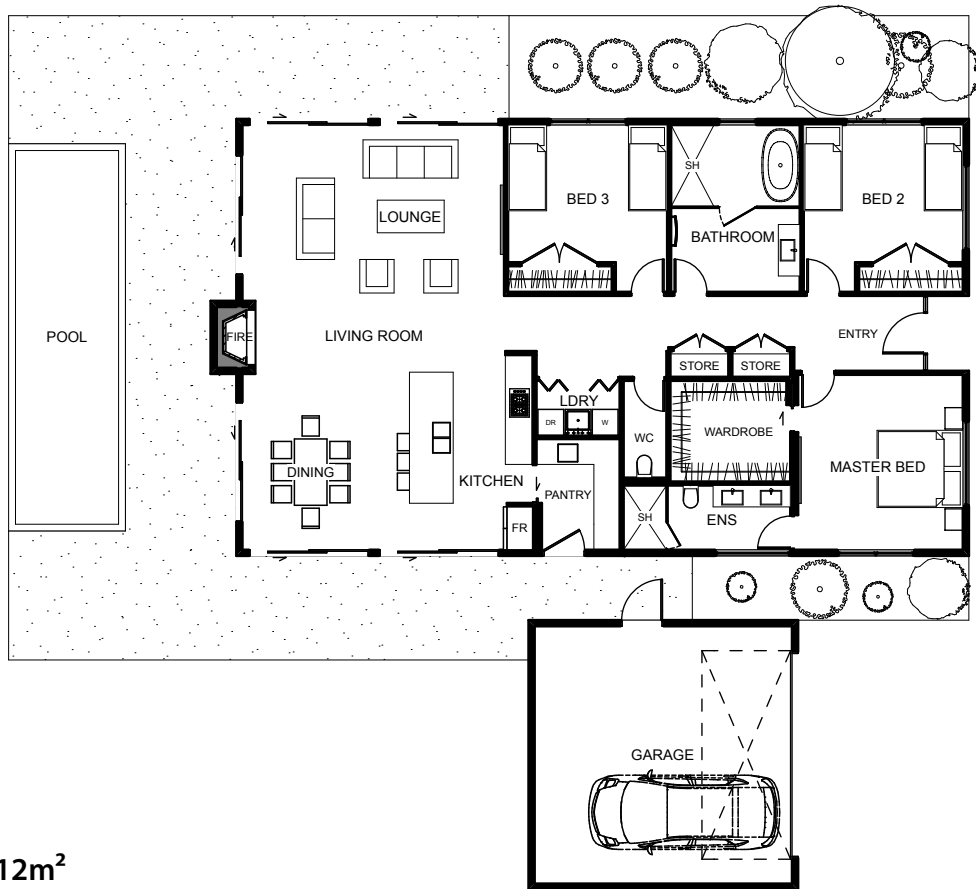

The Cody is a modern design that offers a seamless flow from the entry foyer to the open plan living area located at the opposite end of the home. Featuring three generous bedrooms, including a larger private master bedroom with ensuite and a walk in robe. The Cody combines practical family living with personal comforts. Relax in the open plan living area or enjoy the seamless transition from indoors to outdoors with the alfresco outdoor living. The Cody is a practical home design for the growing family.